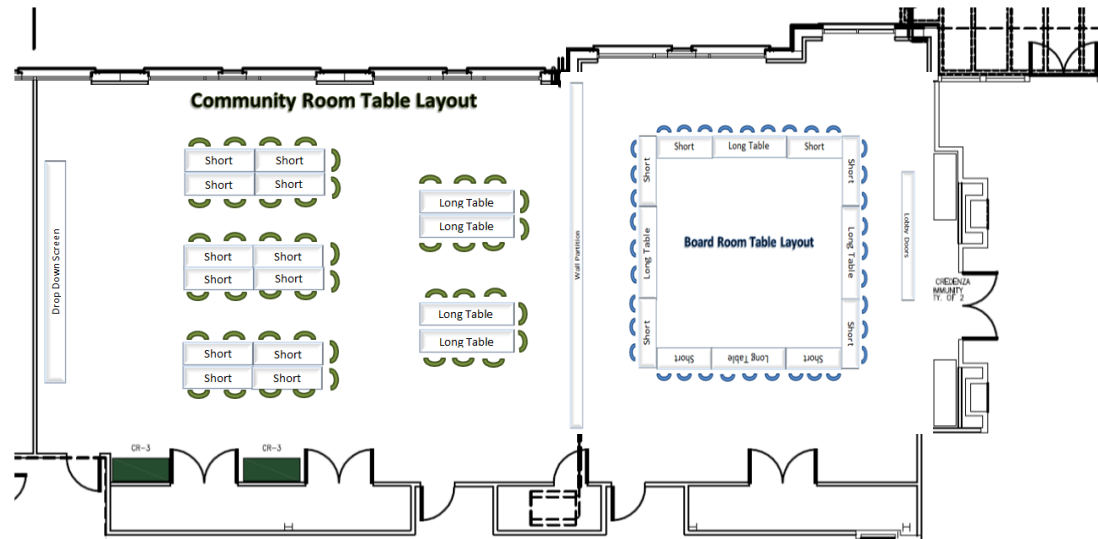

Meeting Room Capacities

Community and Board Room: 199 people/ approx. 3,000 sq. ft.

Community Room: 115 people/ approx. 1,692 sq. ft.

Board Room: 84 people/ approx. 1,216 sq. ft.

Community Room

Classroom Style: 42
 Board Room style: 46
 Theater style: 75

Board Room

Classroom Style: 30
 Board Room style: 36
 Theater style: 50

8 x Long Tables: approx. 8' x 2' 125 chairs total 20 x Short tables: approx. 5' x 2'